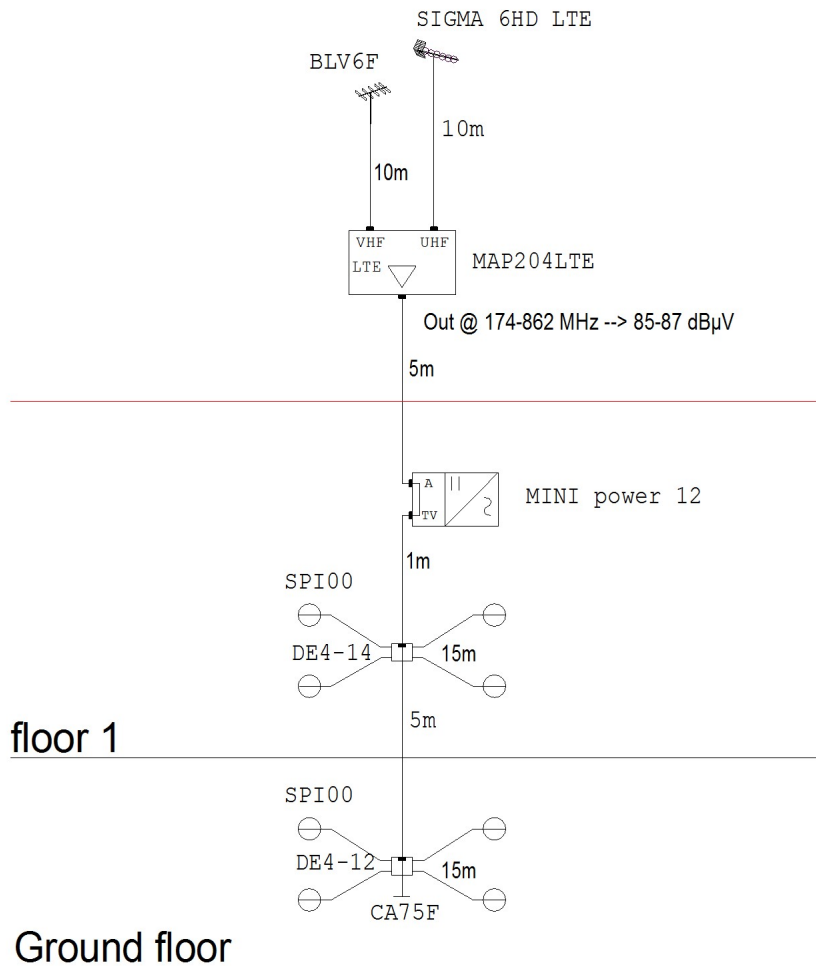

## TV distribution 2 floors for a single house 4 floor tv sockets

Indication of antennas, antenna holders and preamplifiers from the pole in the scheme is purely indicative, as the choice depends exclusively from the type of TV signal received in the zone of construction of the plant and the structure of the building. The present scheme of proposed maximum does not constitute a project to be drafted by designer enabled stable. The present scheme of maximum proposed does not constitute a project that must be drawn up by a qualified designer.

The sizing of the antennas, mixers, amplifiers and related supports of fixing is purely indicative as the choice depends exclusively by the type of signal received in the area where the system is built.

The lengths of the paths in the diagram are purely indicative.

The plant distribution and simulation are made using a cable with 7mm diameter (PAS4007111).

FRACARRO	Azienda: FRACARRO RADIOINDUSTRIE S.	Schema: TV distribution 2 floors for a single	File: Singola_2p_1app_eng.frx
	Indirizzo: Customer Service Department Via Cazzaro 3, 31033 Castelfranco Veneto (TV)	Impianto:	Data: 29/05/2018
			Stampa Foglio: Foglio1 (1/1)
			Autore: Customer Service FRACARRO